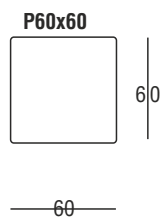

Stephensonstraat 31, 2014 KB Haarlem

○ modelbladen Perida zitcomfort programma Relax

**LZB100AR**

○ modelbladen Perida zitcomfort programma Relax